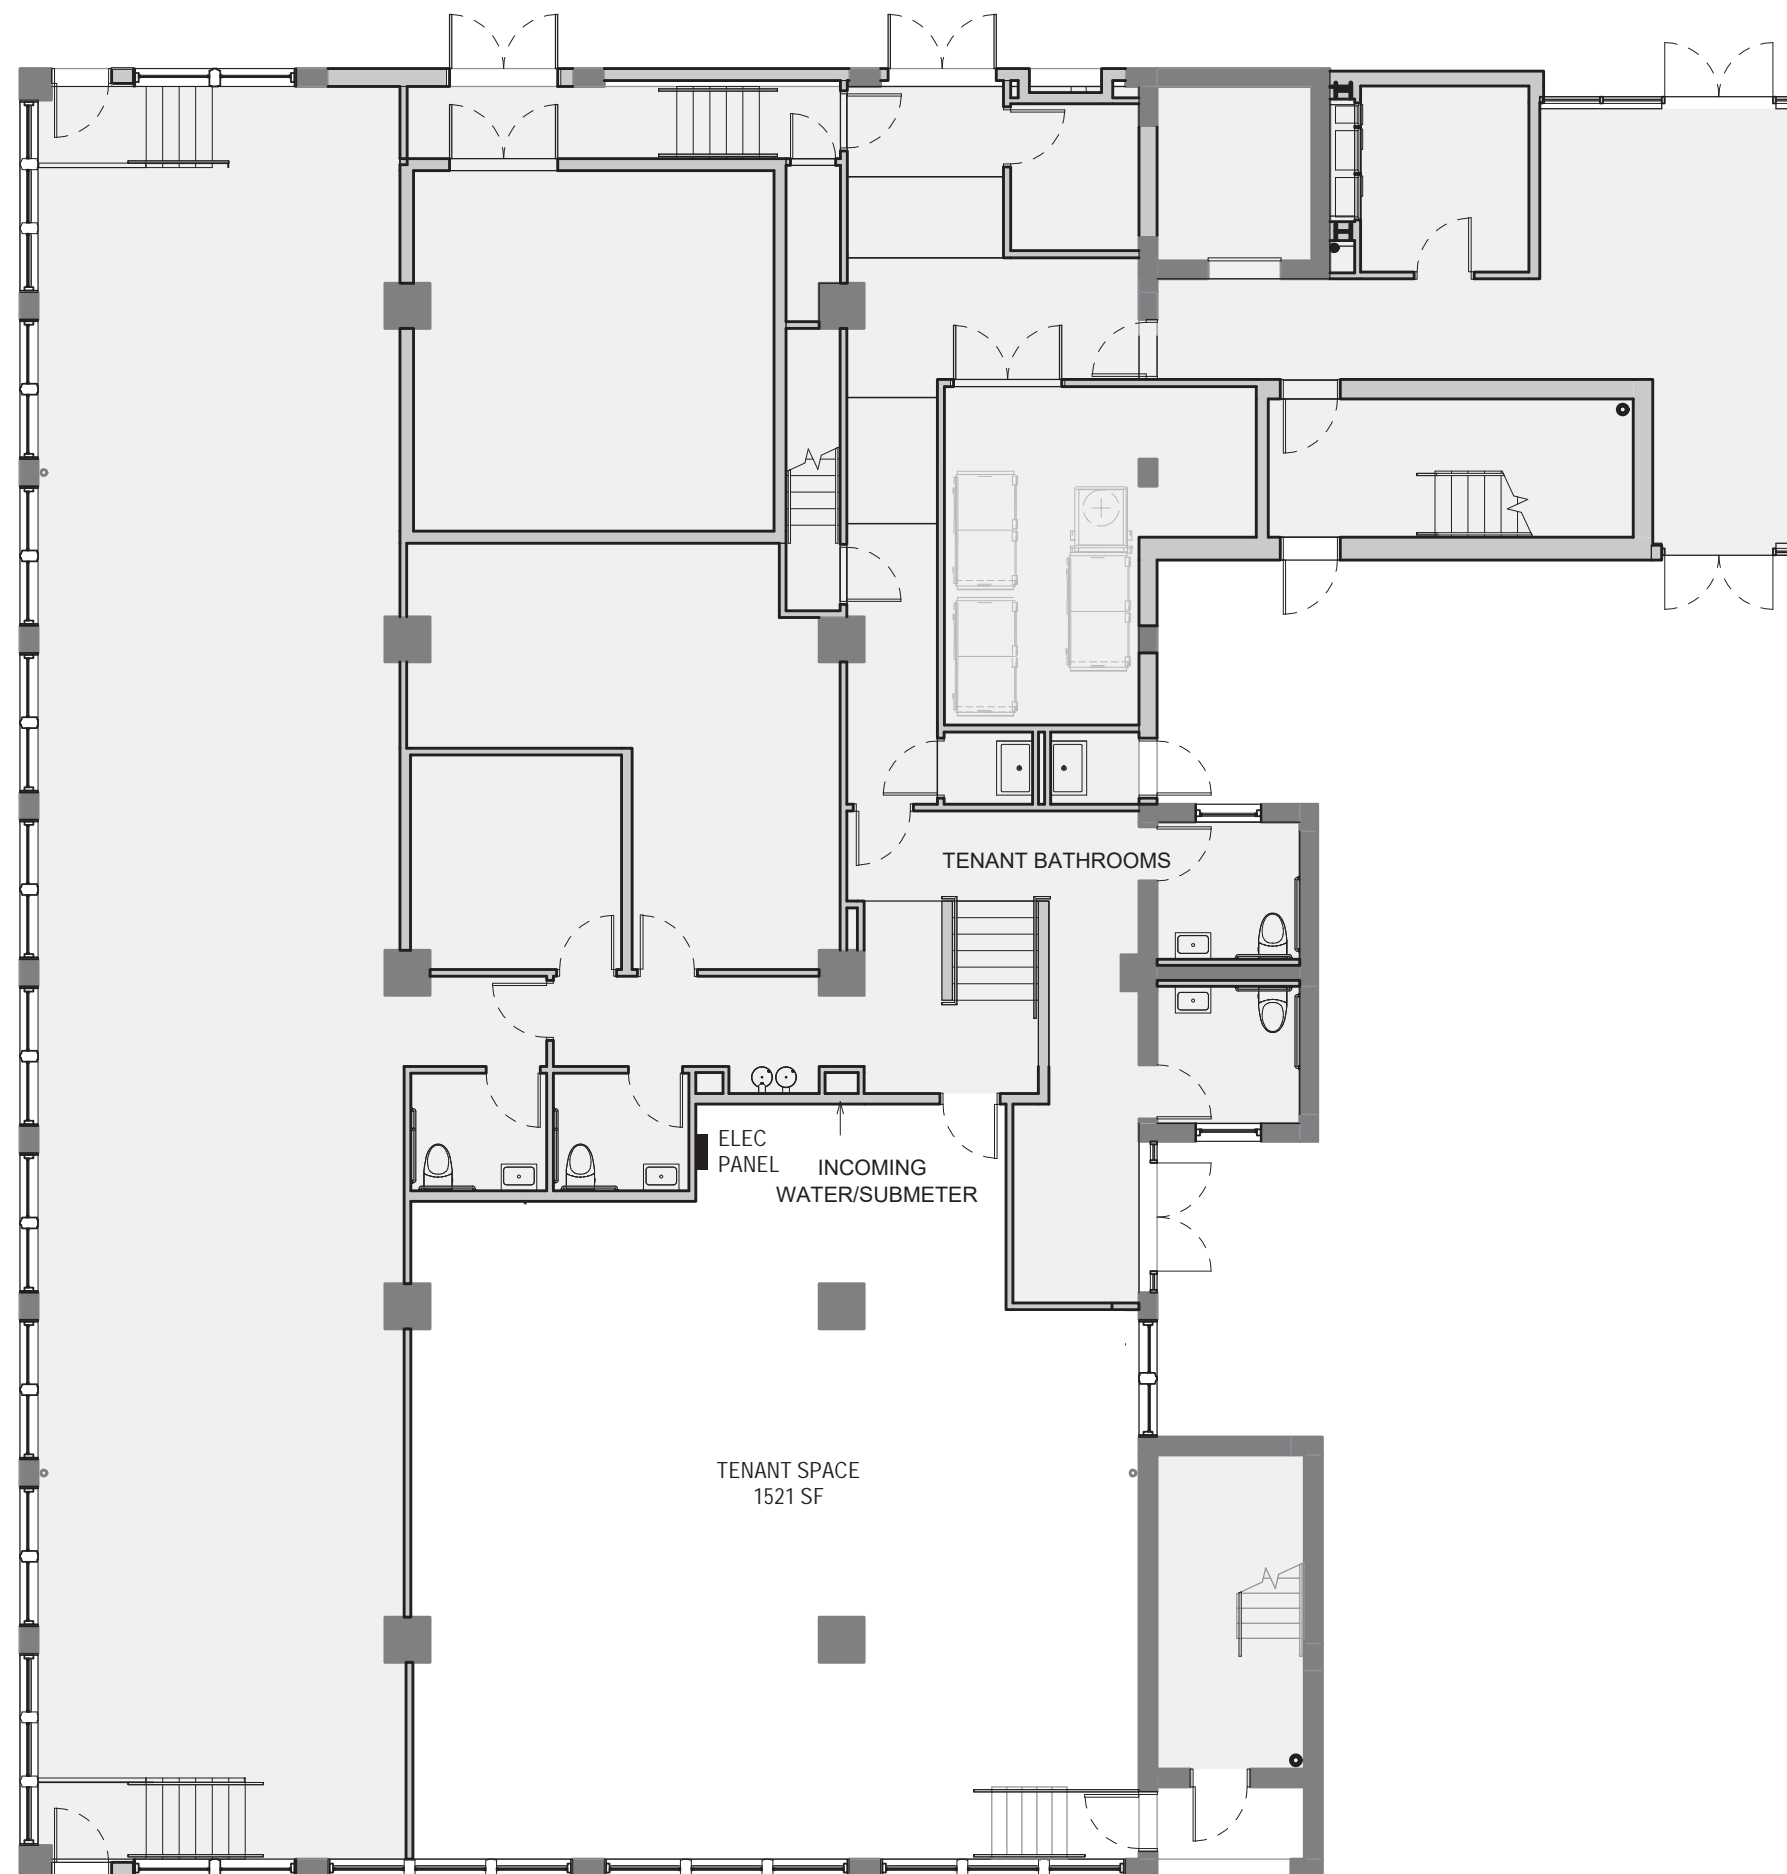

L1 TENANT SPACE

DATE: 02/27/20

HUNTINGDON MILLS

PROJECT 640

ADDRESS
2137 E HUNTINGDON ST,
PHILADELPHIA PA 19125

ISA
1400 N AMERICAN ST #301
PHILADELPHIA, PA 19122
215 232 1500

01 BUILDING A
FIRST FLOOR PLAN
SCALE [3/32" = 1'-0"]

ISA